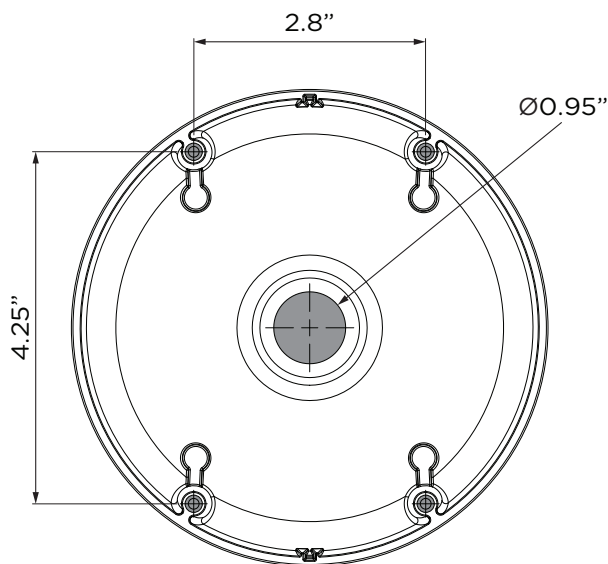

## VXPC Vandal X Pendant Cap

### INFO:

- Compatible with all Vandal X Dome Cameras
- Mounts to 3/4" Conduit, CE-CP6W (6' Camera Pole), or CE-CP12W (12' Camera Pole)
- Replaces Outer Bottom Case for a Sleek Look
- Mounting Screws Included

### DIMENSIONS:

UNDERSIDE

### SPECIFICATIONS:

|            |   |
|------------|---|
| Materials  | Aluminum  |
| Dimensions | 5.8" (Dia.) x 2.28" (H)<br>147.32mm (Dia.) x 57.912mm (H) |
| Weight     | .6 lb / 272.15g   |