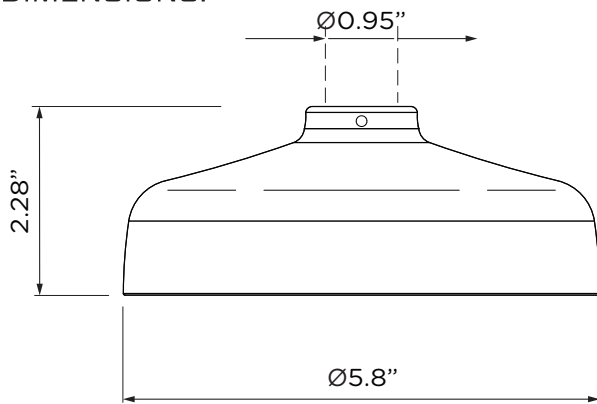

### INFO:

- Compatible with all Vandal X Dome Cameras
- Mounts to 3/4" Conduit, CE-CP6W (6' Camera Pole), or CE-CP12W (12' Camera Pole)
- Replaces Outer Bottom Case for a Sleek Look
- Mounting Screws Included

### DIMENSIONS:

UNDERSIDE

### SPECIFICATIONS:

|            |   |
|------------|---|
| Materials  | Aluminum  |
| Dimensions | 5.8" (Dia.) x 2.28" (H)<br>147.32mm (Dia.) x 57.912mm (H) |
| Weight     | .6 lb / 272.15g   |