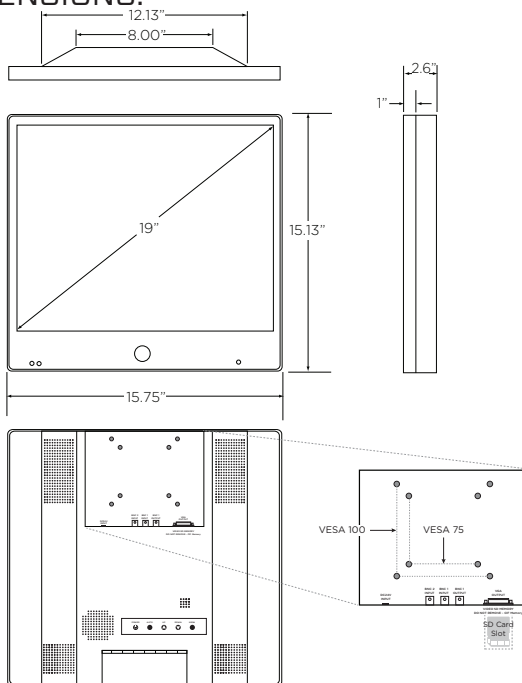

M19180-B 19" 180° Public View Monitor

INFO:

- 1280 x 1024 Resolution
- 4:3 Aspect Ratio
- "Recording In Progress" or "Welcome" Text Overlay
- Flashing LED
- Acrylic Front
- 2 BNC Outputs / 1 BNC Input for External Camera
- 1.23 Megapixel Camera
- 1.09mm (F1.7) 180° View Lens
- Video Motion Detection
- Built-in SD Card Player (4GB Card Included)
- DC24V (Power Supply Sold Separately)
- UL Listed

DIMENSIONS:

Recommended Power Supply	
CE-PS200	120W Single Monitor Power Supply (24VDC)
CE-S320-B	320W Multiple Monitor Power Supply (24VDC)
CE-600-24-B	600W Multiple Monitor Power Supply (24VDC)

SPECIFICATIONS:

Monitor	
Display	19" LED Backlight LCD
Resolution	1280 x 1024
Aspect Ratio	4:3
Display Colors	16.7M
Brightness	400 nit
Contrast Ratio	1000:1
Viewing Angle (H x V)	178° x 178°
Response Time	5ms
Mounting	VESA 75 & 100
In / Out Impedance	75Ω /Auto Terminating Output
Video Inputs / Outputs	1 BNC Input / 2 BNC Outputs
Power Consumption	45 Watts
Power Requirement	DC24V
Operating Temperature	32°F - 104°F / 0°C - 40°C
Dimensions (W x H x D)	15.75" x 15.13" x 2.6" 400.05mm x 384.302mm x 66.04mm
Weight	13 lbs / 5.896kg

Camera	
Image Sensor	1/3.8" Progressive CMOS
Effective Pixels	1.23 Mega Pixels / 1280 (H) x 960 (V)
Scanning System	2:1 Interlace
S/N Ratio	50dB (AGC Off)
Sync System	Internal
Minimum Illumination	F/1.7 2lx (AGC 24dB 50% Output)
Shutter Speed	1/30 - 1/10,000 sec.
Lens	1.09mm (F1.7) 180° View Lens
Video Output	1.0 Vp-p, 75Ω
Frequency	Horizontal: 15.734 KHz, Vertical: 59.94 Hz