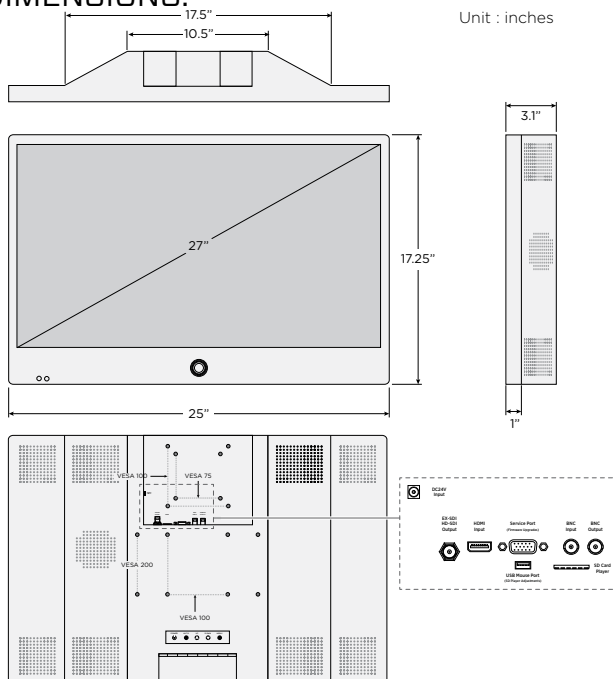

DIMENSIONS: