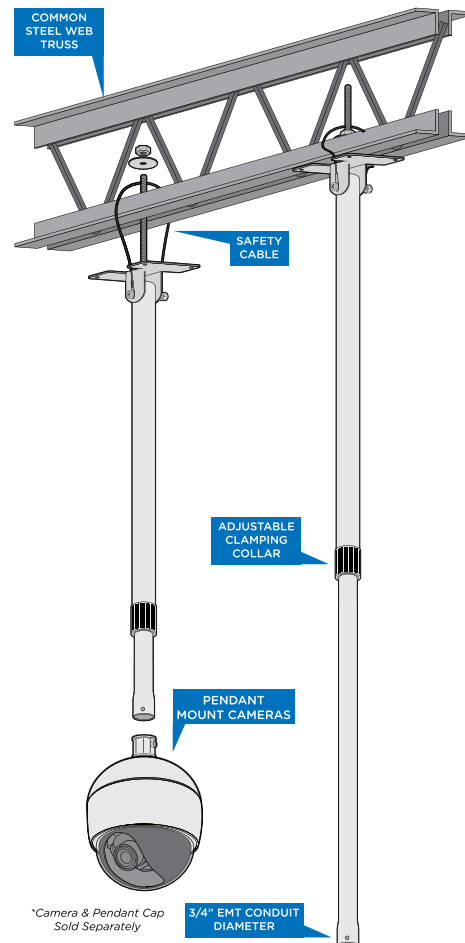

CE-CP12W (White) / CE-CP12B (Black)

12ft Telescoping Ceiling Mount Camera Pole

Maximum Load Capacity: 10 lbs / 4.5 kgs

KEY FEATURES:

- Mounts to Steel Web Truss or Strut Channel with One Bolt
- Adjustable from 6' 2" to 11' 9" from Ceiling
- Easily Pendant Mount Indoor/Outdoor Dome Cameras
- Route Cables Inside the Pole for a Clean Appearance
- 3/4" EMT Diameter End
- Includes Safety Cable
- Adjustable Level
- UL Listed

**Pendant Mount For Camera Sold Separately*

CE-CP12W (White) / CE-CP12B (Black)	
Pole Dimensions	Adjustable from 6' 2" to 11' 9"
Pole Weight	9 lbs / 4.082kg
Materials	Powdercoated Steel
Max Camera Weight	10 lbs / 4.5 kgs

▲
CE-CP12W
(Compressed)

CE-CP12B ▶
(Extended)

ASSEMBLY:

**Camera & Pendant Cap Sold Separately*

3/4" EMT CONDUIT DIAMETER